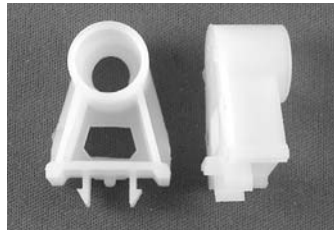

Nylon Torque Bar Bearing
2 Per Card

Part #	Description
1703C	1/2" ID

25 Polybagged

Part #	Description
1703P	1/2" ID