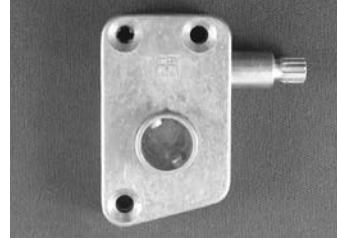

## Operators and Operator Kits

**Roof Vent Operator Kit**  
2-15/16" cc Mounting Holes  
1 Kit Per Card

Part #	Description
898CK	5" Arm
806CK	5-3/8" Arm
807CK	7-11/16" Arm

1 Kit Polybagged

Part #	Description
898PK	5" Arm
806PK	5-3/8" Arm
807PK	7-11/16" Arm

**Roof Vent Operator Kit**  
2-15/16" cc Mounting Holes.  
1 Kit Per Card

Part #	Description
814CK	6" Arm

1 Kit Polybagged

Part #	Description
814PK	6" Arm

**Slant Sill Side Mount Torque Operator**  
1/2" ID Hole, w/ 3/16" Hub Projection.  
1 Per Card