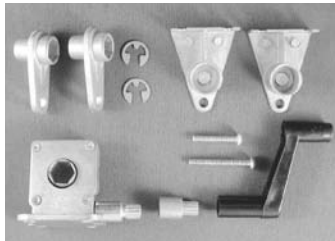

Part #	Description
715CR	RH Operator - Shown
715CL	LH Operator - Opposite

1 Polybagged

Part #	Description
715PR	RH Operator - Shown
715PL	LH Operator - Opposite

**Side Mount Operator**  
3/8" Square with No Hub Projection (Flush)  
1 Polybagged

Part #	Description
1709P	Non-Handed

**Side Mount Operator**  
1/2" ID Hole, w/1/8" Hub Projection.  
1 Per Card

Part #	Description
751CR	RH Operator - Shown

1 Polybagged

Part #	Description
751PR	RH Operator - Shown

**Center Mount Operator Kit w/3/8" Hex**  
1 Kit Per Card

Part #	Description
802CK	1-1/4" x 1" Mounting Holes

**Center Mount Operator Kit w/5/16" Square**  
1 Kit Per Card

Part #	Description
803CK	1-1/4" x 1" Mounting Holes