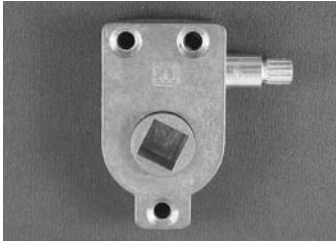

Do it Yourself Door & Window Parts Repair Catalog RV & Mobile Home Hardware

Operators and Operator Kits

Side Mount Operator
3/8" Square w/1/8" Hub Projection
1 Per Card

Part #	Description
749CR	RH Operator - Shown
749CL	LH Operator - Opposite

1 Polybagged

Part #	Description
749PR	RH Operator - Shown
749PL	LH Operator - Opposite