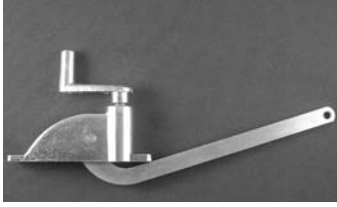

Do it Yourself Door & Window Parts Repair Catalog RV & Mobile Home Hardware

Operators and Operator Kits

Roof Vent Operator Kit
2-15/16" cc Mounting Holes
1 Kit Per Card

Part #	Description
898CK	5" Arm
806CK	5-3/8" Arm
807CK	7-11/16" Arm

1 Kit Polybagged

Part #	Description
898PK	5" Arm
806PK	5-3/8" Arm
807PK	7-11/16" Arm