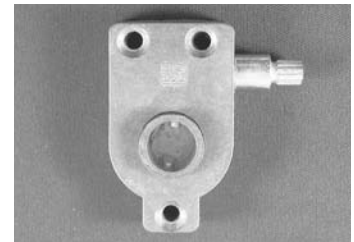

Side Mount Operator
1/2" Hole, w/1/8" Hub Projection
1 Per Card

Part #	Description
747CR	RH Operator - Shown
747CL	LH Operator - Opposite

1 Polybagged

Part #	Description
747PR	RH Operator - Shown
747PL	LH Operator - Opposite