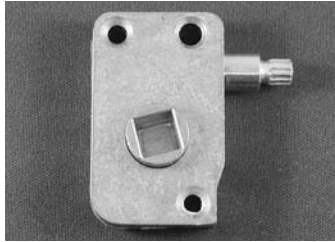

## Operators and Operator Kits

**Side Mount Operator**  
3/8" Square w/1/8" Hub Projection  
1 Per Card

Part #	Description
749CR	RH Operator - Shown
749CL	LH Operator - Opposite

1 Polybagged

Part #	Description
749PR	RH Operator - Shown
749PL	LH Operator - Opposite