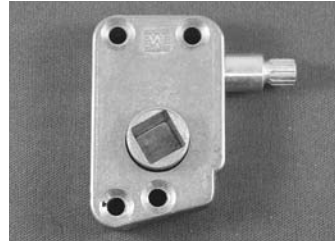

Slant Sill Side Mount Operator
3/8" Square w/1/4" Hub Projection.
1 Per Card

Part #	Description
715CR	RH Operator - Shown
715CL	LH Operator - Opposite

1 Polybagged

Part #	Description
715PR	RH Operator - Shown
715PL	LH Operator - Opposite