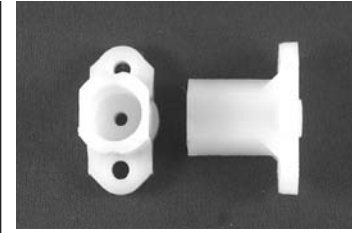

## Torque Bar Bearings

Nylon Torque Bar Bearing  
1 Per Card

Part #	Description
763C	1/2" ID x 7/8" High

2 Per Card

Part #	Description
763C2	1/2" ID x 7/8" High

25 Polybagged

Part #	Description
763P	1/2" ID x 7/8" High

Nylon Torque Bar Bearing  
1 Per Card

Part #	Description
784C	1/2" ID x 1-1/16" High

2 Per Card

Part #	Description
784C2	1/2" ID x 1-1/16" High

25 Polybagged

Part #	Description
784P	1/2" ID x 1-1/16" High

Nylon Torque Bar Bearing  
1 Per Card