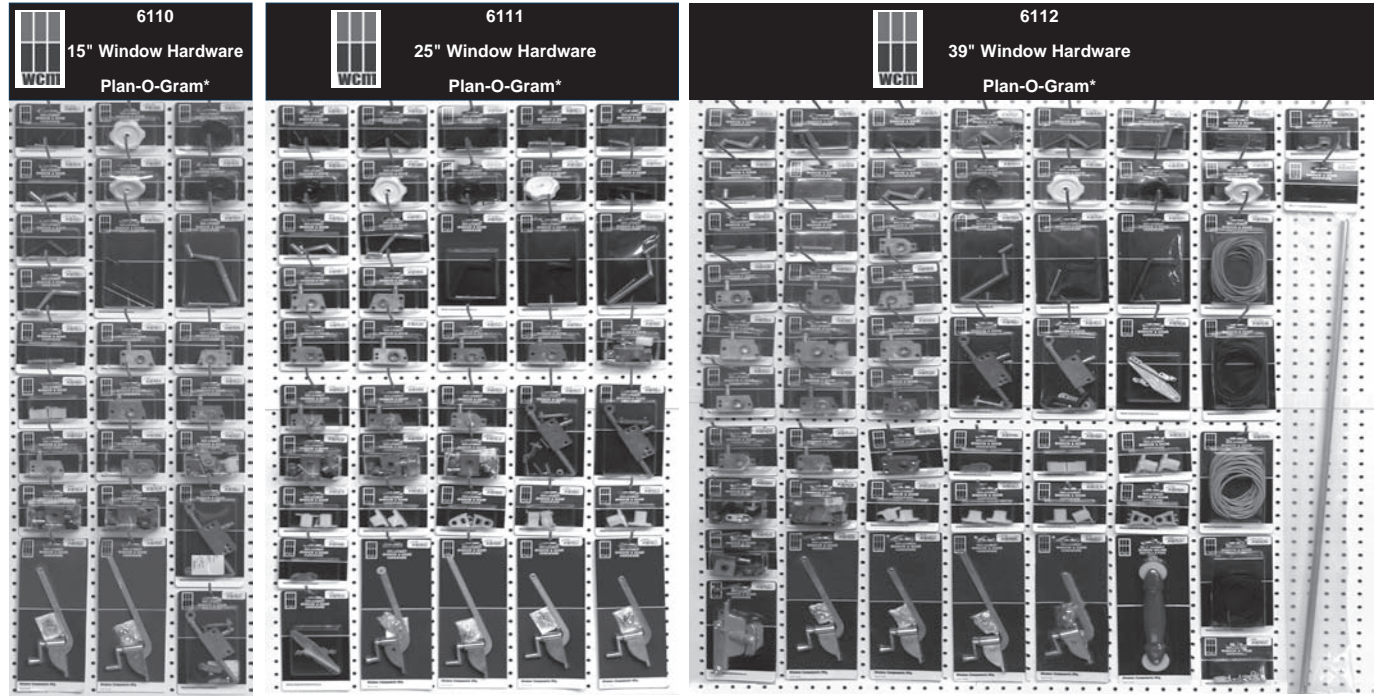

Do it Yourself Door & Window Parts Repair Catalog RV & Mobile Home Hardware

All plan-o-grams include a 16" x 9" header sign, standard peg hooks, and reorder cards for each SKU.