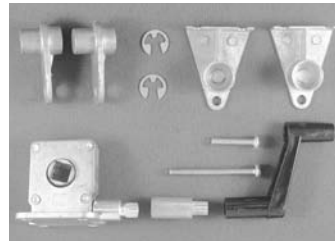

Part #	Description
1709P	Non-Handed

**Side Mount Operator**  
1/2" ID Hole, w/1/8" Hub Projection.  
1 Per Card

Part #	Description
751CR	RH Operator - Shown

1 Polybagged

Part #	Description
751PR	RH Operator - Shown

**Center Mount Operator Kit w/3/8" Hex**  
1 Kit Per Card

Part #	Description
802CK	1-1/4" x 1" Mounting Holes

**Center Mount Operator Kit w/5/16" Square**  
1 Kit Per Card

Part #	Description
803CK	1-1/4" x 1" Mounting Holes