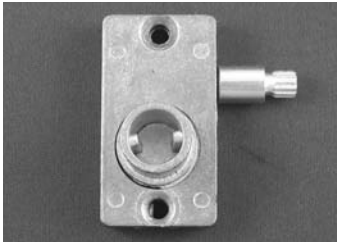

Part #	Description
761C	RH Operator - Shown
762C	LH Operator - Opposite

1 Polybagged

Part #	Description
761P	RH Operator - Shown
762P	LH Operator - Opposite

**Side Mount Phillips Operator**  
1/2" ID Hole, w/3/16" Hub Projection.  
1 Per Card

Part #	Description
735C	RH Operator - Shown
736C	LH Operator - Opposite

1 Polybagged

Part #	Description
735P	RH Operator - Shown
736P	LH Operator - Opposite

**Small Side Mount Operator**  
1/2" ID Hole, w/ 5/8" Hub Projection (pictured)  
1 Polybagged