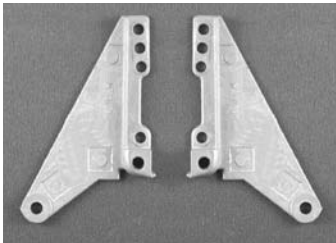

## Torque Bars

Square Torque Bar  
1 Per Card

Part #	Description
752PY	5/16" Dia. x 48" Long

Round Torque Bar  
1 Per Polybag

Part #	Description
756PX	1/2" Dia. x 36" Long
756PY	1/2" Dia. x 48" Long

## Vent Hinges

Small Metal Vent Hinge  
1 Pair Per Card

Part #	Description
729C	Vent Hinge

1 Per Polybag

Part #	Description
729P	Vent Hinge

Metal Vent Hinge w/Stud  
1 Pair Per Card

Part #	Description
786C	3-3/4" Long
826C	4-3/16" Long
835C	4-3/8" Long