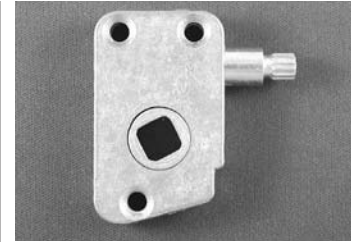

Side Mount Operator
3/8" Square with No Hub Projection (Flush)
1 Polybagged

Part #	Description
1709P	Non-Handed